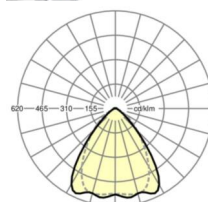

CHARACTERISTICS

Order number	19535004154
EAN number	4020863434008
Commodity code	94051190
Certification mark	IP 20, Protection class I, ENEC10 VDE, F, HACCP DIN10500/Food/IFS-application-related suitability/BRC, Indoor, CE
Impact resistance (IK rating)	IK03 (-20°C bis 35°C)
Ambient temperatur	ta -20°C to 35°C
Warranty period	5 years
State funding programs	BEG - Federal funding for efficient buildings (valid only for Germany)

ELECTRICAL ENGINEERING

Controller	Electronic driver (1 pcs.)
System output	24W
Mains voltage	230V/50Hz
Energy efficiency class/light source	B

LIGHTING TECHNOLOGY

Placement	LED, Colour rendering/Light colour CRI ≥ 80 / 6500K
Colour tolerance (MacAdam)	3SDCM
Nominal luminous flux	4406lm
LED service life	50000h L80/B10 (Tq 35°C), 70000h L80/B50 (Tq 35°C)
Luminaire luminous efficiency	185lm/W
Beam angle	80° (C0) / 75° (C90)
UGR lat./long.	18.3 / 19.0

MECHANICS

Housing colour	black RAL 9005
Dimensions (LxWxH/DxH)	1531mm x 55mm x 37mm
Weight (net)	1.75kg
Type of installation	Mounting rail system installation, Light structure

Dimensions

L	1531 mm	Length
B	55 mm	Width
H	37 mm	Height

DEEP-LINK

<https://www.regiolux.de/en/article/19535004154>

Reference	LED 4000lm 865
ηLB	100 %
Φ ↓/↑	98 % / 2 %
UGR lat./long.	18.3 / 19.0